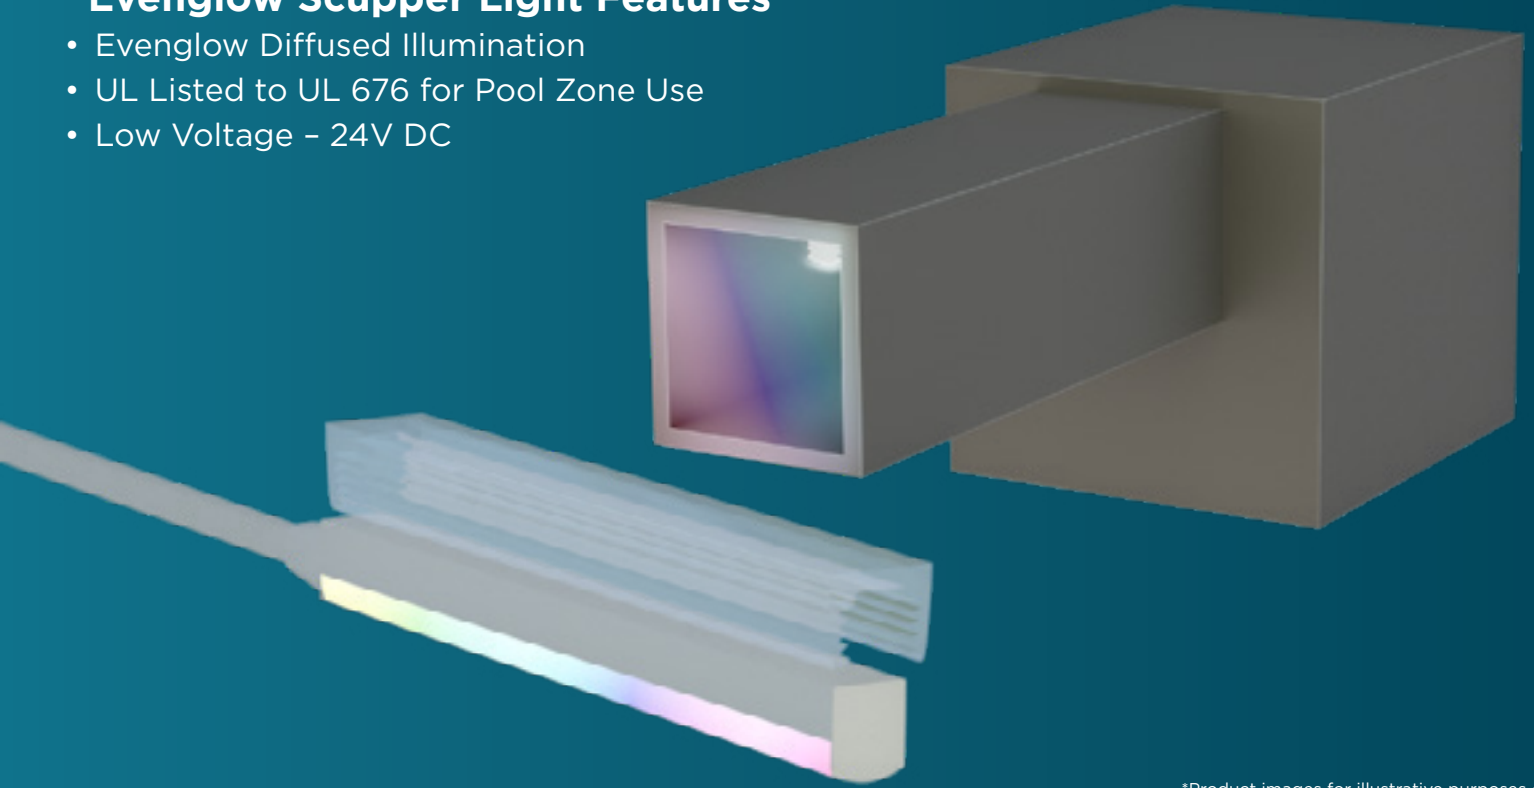

# EVENGLOW

SCUPPER LIGHT  
Multi-Colored LED light strip for  
Scupper Feature Lighting

REMOTE CONTROL

16 MILLION COLORS

BRIGHTNESS CONTROL

COLOR MEMORY

APP REMOTE CONTROL

WIFI COMPATIBLE

# Evenglow Scupper Light Features

- Evenglow Diffused Illumination
- UL Listed to UL 676 for Pool Zone Use
- Low Voltage - 24V DC

\*Product images for illustrative purposes only. Actual lighting colors and appearances may vary.